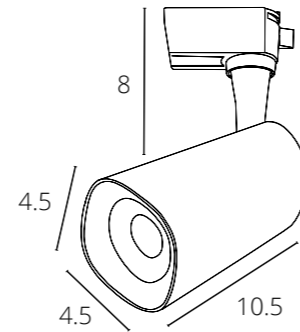

BARUT

A4561PL-1WH	БЕЛЫЙ	LED 10W	750 Lm	4000 K
A4561PL-1BK	ЧЕРНЫЙ	LED 10W	750 Lm	4000 K