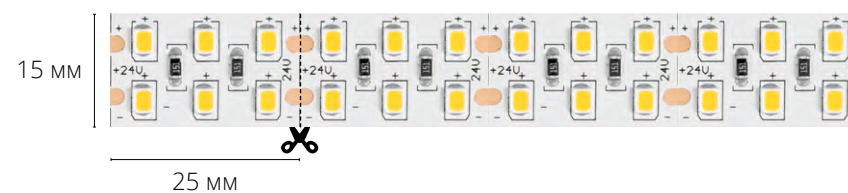

TAPE

A2424015-01-3K	20W/M	2900-3100K	2200 LM/M	240LED/M
A2424015-02-4K	20W/M	3800-4200K	2200 LM/M	240LED/M
A2424015-03-6K	20W/M	5800-6500K	2200 LM/M	240LED/M

24V
5m
Ra ≥90
IP20
СКОТЧ 3M
SMD 2835