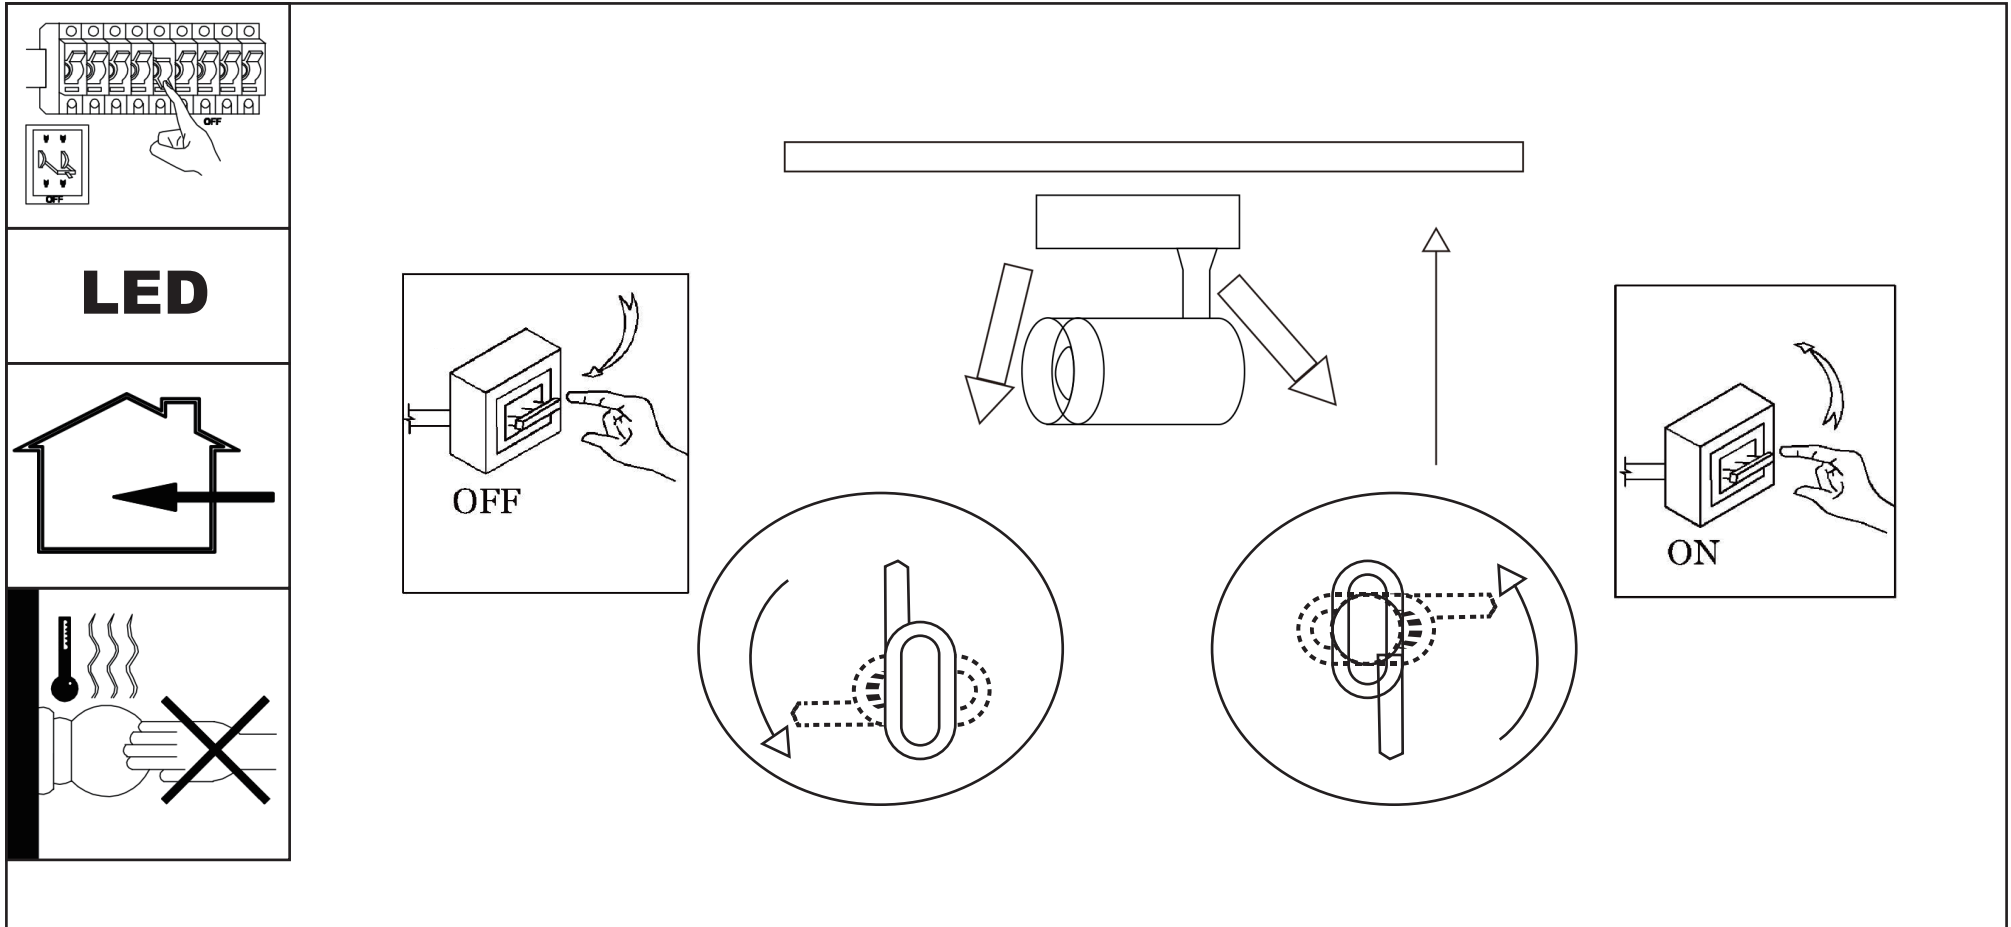

ASSEMBLY INSTRUCTION / ИНСТРУКЦИЯ

Model / Models: A2664PL-1BK
A2665PL-1WH
A2668PL-1SS

Warning:

1. Turn off the main power at the circuit breaker before installing in order to prevent possible shock;
2. Don't exceed the rated voltage 230V;
3. Don't install on haven't finished ceiling and loose wood ceiling;
4. Do not use corrosive liquids to clean fixture such as acid, and alkaline liquids. Please use soft cloth when cleaning.