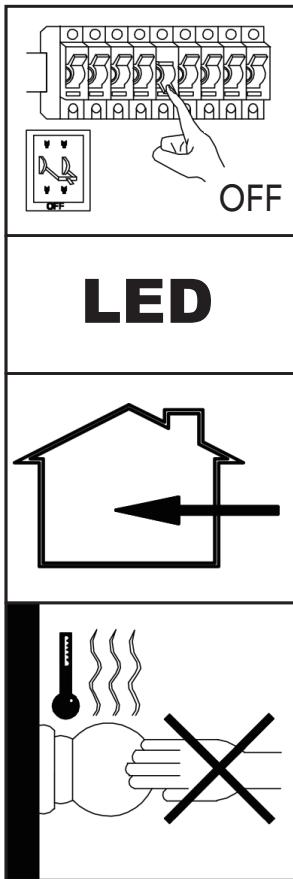

ASSEMBLY INSTRUCTION / ИНСТРУКЦИЯ

A1810PL-1BK

A1820PL-1BK

A1830PL-1BK

A1810PL-1WH

A1820PL-1WH

A1830PL-1WH

Warning:

1. Turn off the main power at the circuit breaker before installing in order to prevent possible shock;
2. Don't exceed the rated voltage 230V;
3. Don't install on haven't finished ceiling and loose wood ceiling;
4. Do not use corrosive liquids to clean fixture such as acid, and alkaline liquids. Please use soft cloth when cleaning.