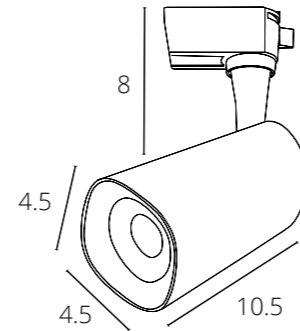

BARUT

A4561PL-1WH	БЕЛЫЙ	LED 10W	750 Lm	4000 K
A4561PL-1BK	ЧЕРНЫЙ	LED 10W	750 Lm	4000 K